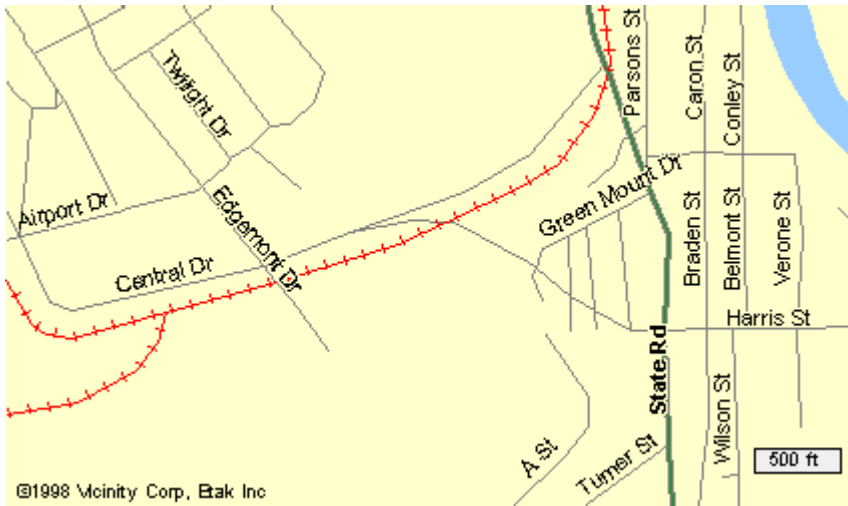

# Directions from the University to Skyway

## 1 Skyspot Lane, Presque Isle, ME 04769

### From the campus:

**Make a left on  
Main Street**

**Go three lights  
and make a left  
onto State  
Street**

**Turn right at  
the first light.  
You want the  
second right,  
not the hard  
right.**

**Travel down  
Parsons St. until  
you see a sign  
for the Industrial  
Park on the left,  
make that left  
onto Central  
Drive**

**Make a right  
on to  
Edgemont  
Drive**

**Travel up  
Edgemont  
Drive and  
make a right  
on to  
Northern  
Road.**