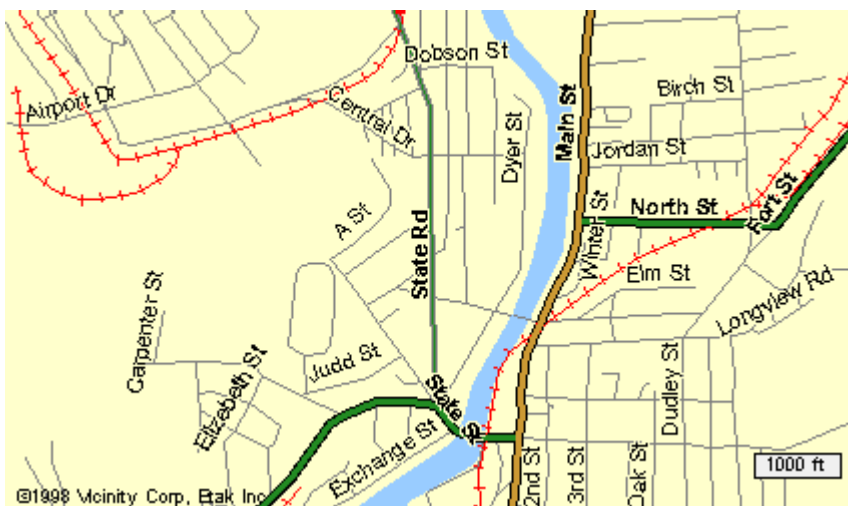

# Directions from the University to Skyway

## 1 Skyspot Lane, Presque Isle, ME 04769

### From the campus:

**Make a left on  
Main Street**

**Go three lights  
and make a left  
onto State  
Street**

**Turn right at  
the first light.  
You want the  
second right,  
not the hard  
right.**

**Travel down  
Parsons St. until  
you see a sign  
for the Industrial  
Park on the left,  
make that left  
onto Central  
Drive**

**Make a right  
on to  
Edgemont  
Drive**

**Travel up  
Edgemont  
Drive and  
make a right  
on to  
Northern  
Road.**