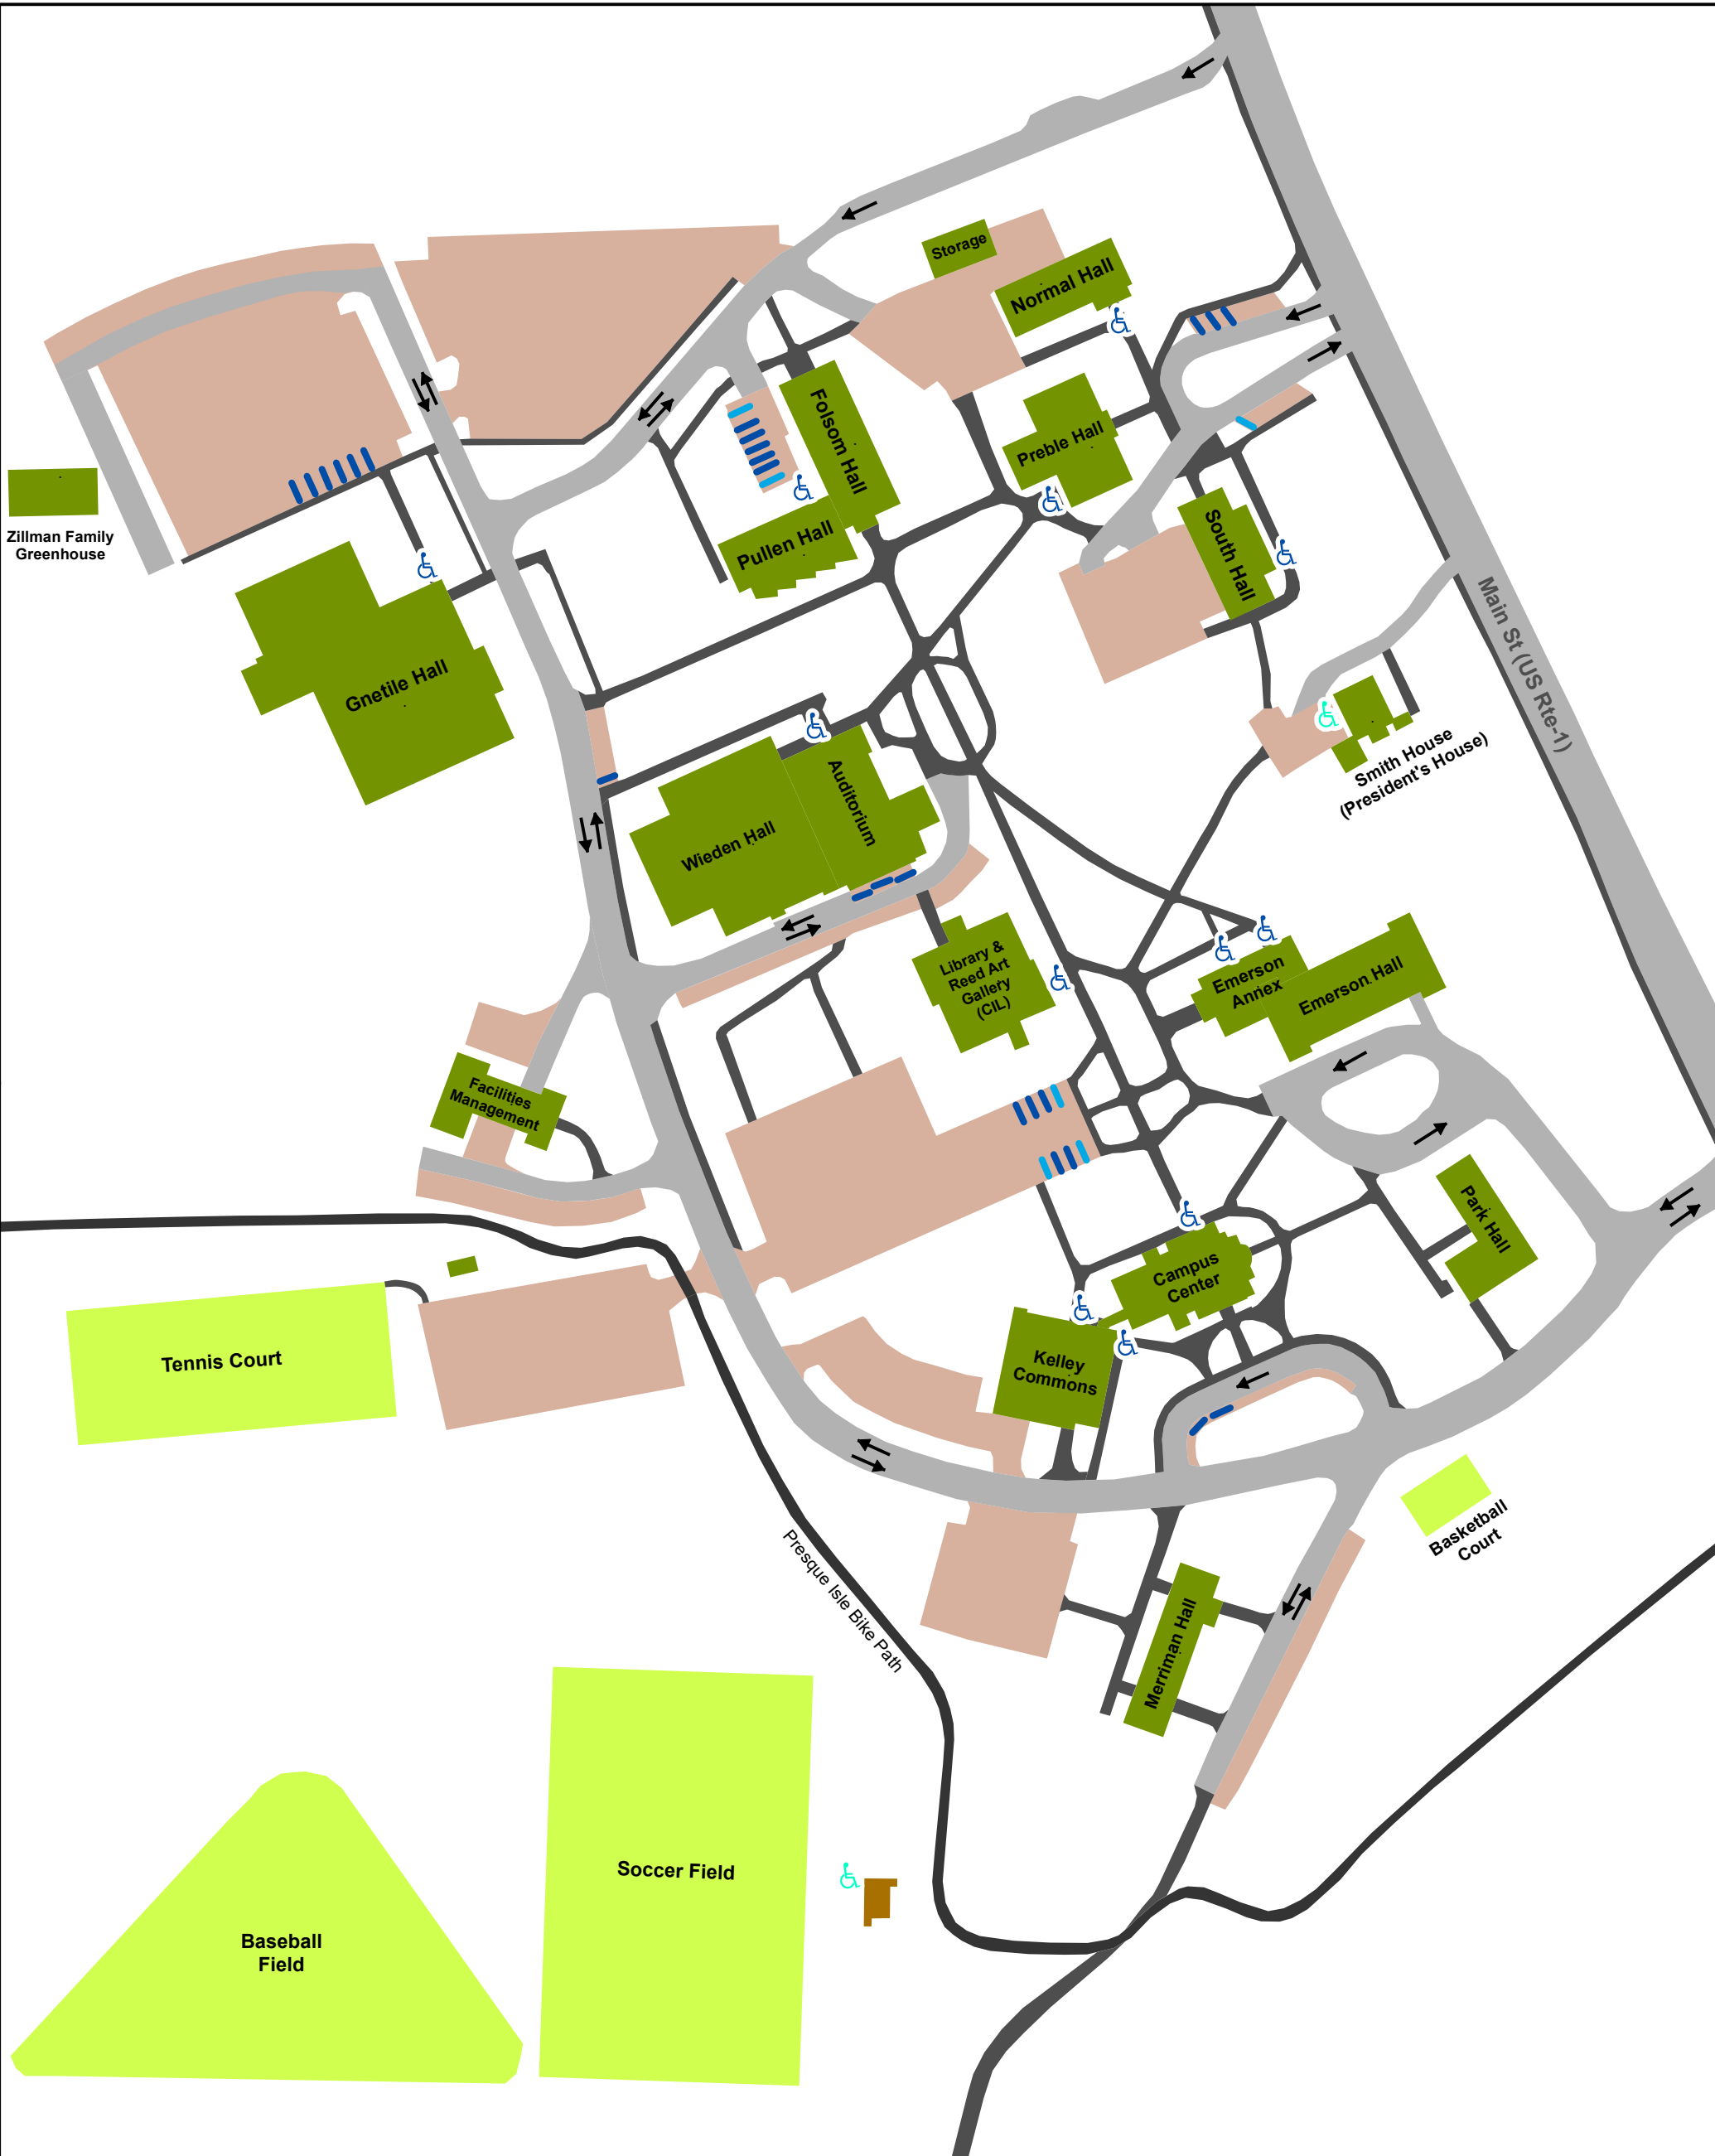

UMPI Campus Wheelchair Accessibility Map

0 150 300 Feet

- | | | | |
|--|----------------------------|--|------------------------|
| | Entrance (ramp only) | | Buildings |
| | Entrance (electric door) | | Presque Isle Bike Path |
| | Parking (designated; vans) | | Walking Path |
| | Parking (designated) | | Motor Roads |
| | Bleacher | | Parking Lots |
| | Ball Fields/Courts | | |