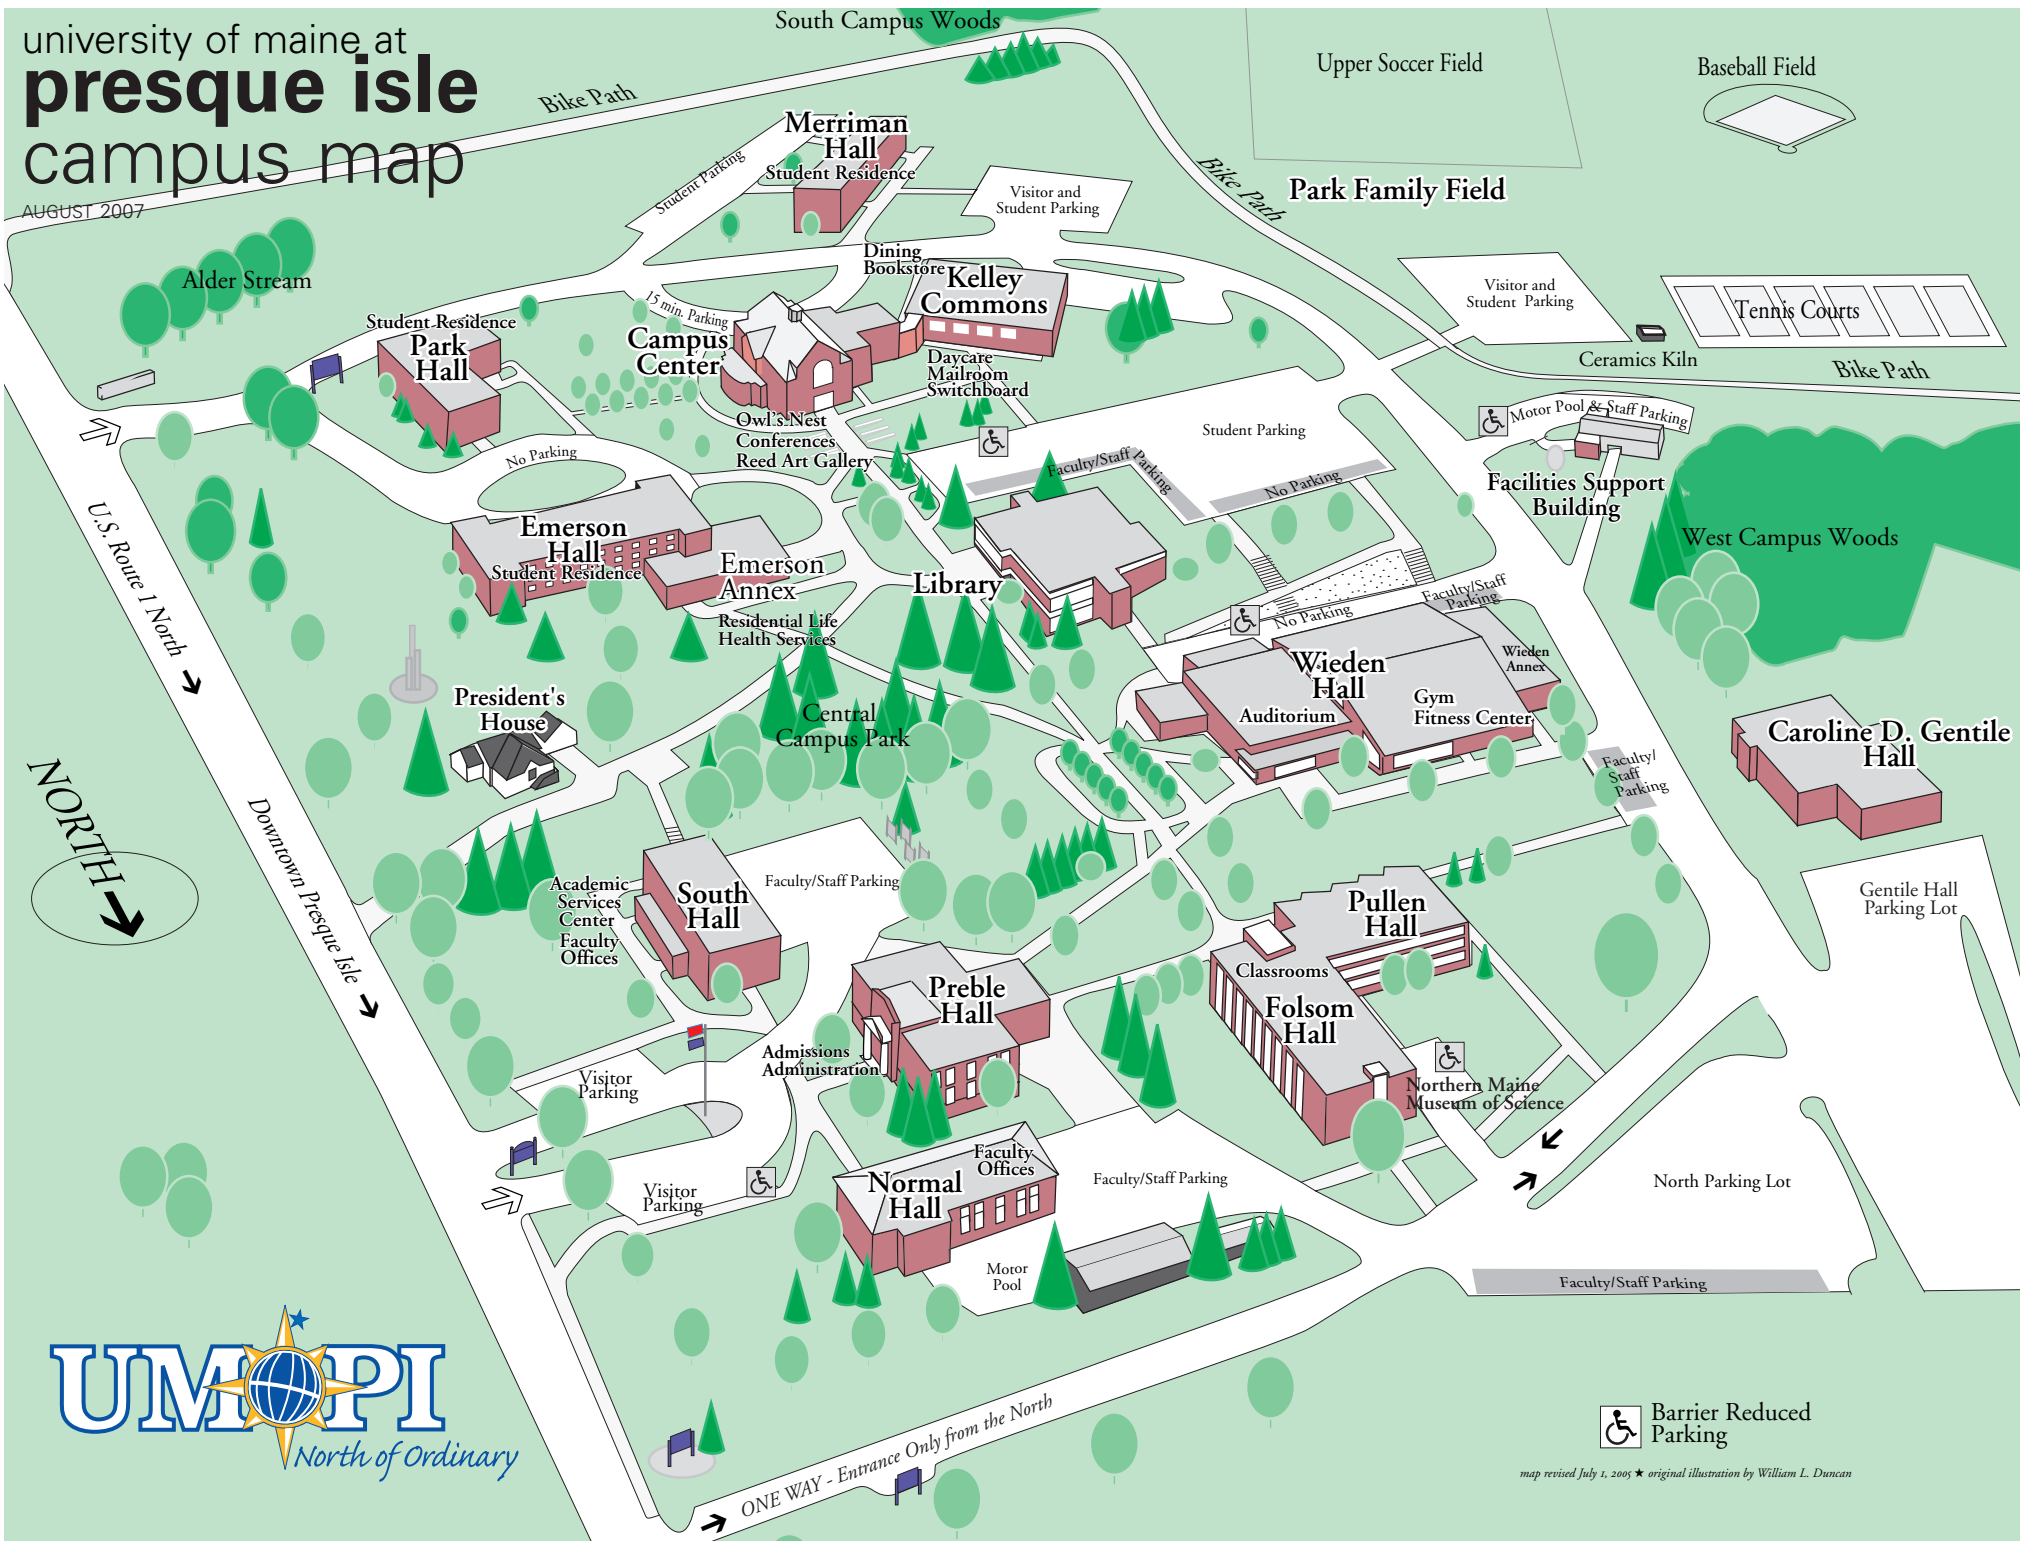

university of maine at presque isle campus map

AUGUST 2007